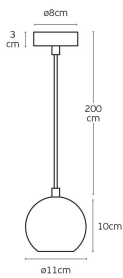

### Dimensions

### Technical Specifications

Power	Max 12W (LED)
Voltage	220-240V
Lampholder	GU10
Fitting	Pendant
Type	Light
Safety class	⚡
IP Rating	IP20
Cable Length	2000mm
PAGE	154 Decorative 2024
NICKNAME	Ada

### Physical Specifications

Color	Natural wood
Material	Ashwood & fabric cord
Length	ø11cm
Height	10cm
Net weight of product (kg)	0.6
Gross weight with master box (kg)	0.8
Width (inner box)	19cm
Length (inner box)	18cm
Height (inner box)	24cm