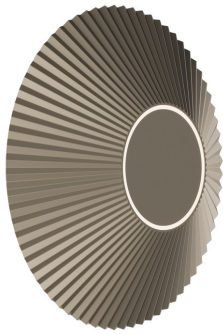

SINCE 1978

LEADING LIGHT

Product Datasheet

vkleadinglight.gr

Amelie

VK/04694/WA/D/CG/W

Champagne Gold. 3000K. 15W. 1546lm. AC220-240V. 85°. Led Bridgelux. Driver KGP. Wall light. -20°C → 45°C. 50.000hrs. Clicks 20.000. Dimmable Yes, triac. CRI>90. Aluminum+PC. IP20

IP20

Dimensions	Gallery	Downloads

VK Leading Light

Since 1978