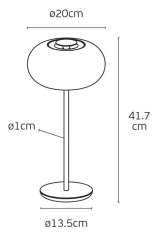

### Dimensions

Physical Specifications	
Family	Arbor
Color	White/Black
Material	Glass + Aluminum
Width	ø20cm
Length	ø20cm
Height	41.7cm
Net weight of product (kg)	2.6kg
Gross weight with inner box (kg)	3.85kg
Width (inner box)	27cm
Length (inner box)	46.8cm
Height (inner box)	27.3cm