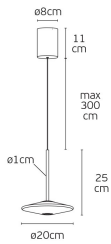

SINCE 1978

LEADING LIGHT

Product Datasheet

vkleadinglight.gr

Sora

VK/04696/PE/D/W/W

White. 3000K. 10W. 823lm. AC220-240V. 36°. LED Bridgelux COB. Driver KGP. Ceiling/pendant. -20°C → 45°C. 50.000hrs. Clicks 20.000. Dimmable Yes, triac. CRI>90. Glass+Aluminum. IP20

IP20

Dimensions

Gallery

Downloads

VK Leading Light

Since 1978

Technical Specifications	
Kelvin	3000K
Power	10W
Voltage	AC220-240V
Fitting	Pendant
Type	Light
Safety class	
Light source	Bridgelux COB
IP Rating	IP20
CRI	CRI>90
Dimmable	 TRIAC
Lifetime	50.000hrs
Clicks	20,000
Driver	KGP
Cable Length	300cm (max)
Working temperature	-20°C-45°C
PAGE	118 New Products 2026
NICKNAME	Sora

Physical Specifications	
Family	Sora
Color	White
Material	Glass + Aluminum
Width	ø20cm
Length	ø20cm
Height	25cm + 11cm (+300cm of cable)
Net weight of product (kg)	1.50kg
Gross weight with inner box (kg)	1.86kg
Width (inner box)	25.5cm
Length (inner box)	36.5cm
Height (inner box)	10.8cm

Illumination Data	
Lumen	823lm
Beam angle	36°
Lighting direction	

Packing Info	
Pcs/carton	6pcs

Certification & Warranty	
Guarantee	2 years