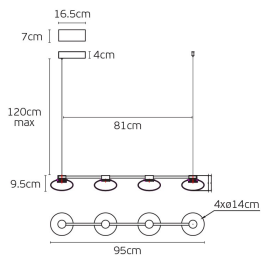

Dimensions