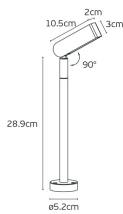

### Dimensions

### Gallery

TABLE  
DIMENSIONS  
PARAMETERS  
SPECIFICATIONS  
MATERIALS  
FINISHES  
COLORS  
WEIGHTS  
PACKAGING  
INSTALLATION  
MAINTENANCE  
WARRANTY  
CONTACT  
NOTES

Physical Specifications	
Adjustable	
Rotation	90°
Family	Robi
Color	Sand grey
Material	Aluminum
Width	10.5cm
Length	ø5.2cm
Height	28.9cm

Illumination Data	
Lumen	226lm
Beam angle	24°
Lighting direction	