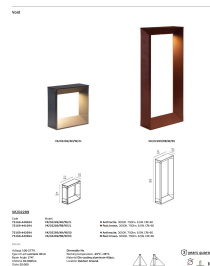

Gallery

Downloads

VK Leading Light

Since 1978