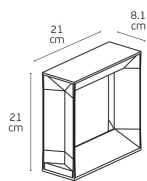

### Dimensions

Physical Specifications	
Rotation	30°
Family	Void
Color	Anthracite
Material	Die-casting aluminum + glass
Width	21cm
Length	8.1cm
Height	21cm
Net weight of product (kg)	0.9kg
Gross weight with inner box (kg)	1.13kg
Width (inner box)	14cm
Length (inner box)	27cm
Height (inner box)	25.5cm