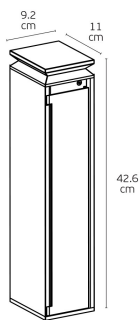

### Dimensions

Physical Specifications	
Family	Run
Color	Rust brown
Material	Die-casting aluminum+Silicone rubber gasket
Width	9.2cm
Length	11cm
Height	42.6cm
Net weight of product (kg)	2.05kg
Gross weight with inner box (kg)	2.3kg
Width (inner box)	11.5cm
Length (inner box)	13.5cm
Height (inner box)	52cm