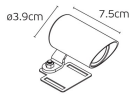

IP65

Dimensions

Gallery

Downloads

VK Leading Light

Since 1978

Technical Specifications	
Kelvin	3000K
Power	3W
Voltage	AC220-240V
Extra	lashing strap included
Fitting	Suitable for tree
Type	Light
Safety class	
Light source	Sanan
IP Rating	IP65
CRI	CRI>90
Dimmable	
Lifetime	50.000hrs
Clicks	10,000
Working temperature	-20°C-60°C
PAGE	364 New Products 2026
NICKNAME	Tree

Physical Specifications	
Adjustable	
Family	Tree
Color	Rust brown
Material	Aluminum
Width	ø3.9cm
Length	ø3.9cm
Height	7.5cm
Gross weight with inner box (kg)	0.31kg
Width (inner box)	11cm
Length (inner box)	11cm
Height (inner box)	7.5cm