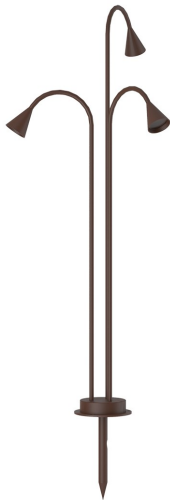

SINCE 1978

Product Datasheet

LEADING LIGHT

vkleadinglight.gr

Rose

VK/04731/RB/WW

Rust Brown. 2700K. 3 x 4.5W. 3 x 196lm. DC24V. LED Bridgelux. 50.000hrs. 90°. Dimmable No. -20°C → 45°C. Outdoor ground. CRI>90. Aluminum. IP65

IP65

Dimensions

Gallery

Downloads

VK Leading Light

Since 1978

Technical Specifications	
Kelvin	2700K
Power	3 x 4.5W
Voltage	DC24V
Fitting	Outdoor ground
Type	Light
Safety class	
Light source	Bridgelux
IP Rating	IP65
CRI	CRI>90
Dimmable	
Lifetime	50.000hrs
Working temperature	-20°C-45°C
PAGE	382 New Products 2026
NICKNAME	Rose

Physical Specifications	
Family	Rose
Color	Rust brown
Material	Aluminum
Width	ø14cm
Length	ø14cm
Height	80cm (+21cm of spike)

Illumination Data	
Lumen	3 x 196lm
Beam angle	90°
Lighting direction	

Packing Info	
Pcs/carton	2pcs