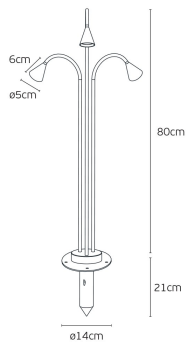

SINCE 1978

Product Datasheet

LEADING LIGHT

vkleadinglight.gr

Rose

VK/04731/RB/WW

Rust Brown. 2700K. 3 x 4.5W. 3 x 196lm. DC24V. LED Bridgelux. 50.000hrs. 90°. Dimmable No. -20°C → 45°C. Outdoor ground. CRI>90. Aluminum. IP65

IP65

Dimensions

Gallery

Downloads

VK Leading Light

Since 1978

Technical Specifications	
Kelvin	2700K
Power	3 x 4.5W
Voltage	DC24V
Fitting	Outdoor ground
Type	Light
Safety class	
Light source	Bridgelux
IP Rating	IP65
CRI	CRI>90
Dimmable	
Lifetime	50.000hrs
Working temperature	-20°C-45°C
PAGE	382 New Products 2026
NICKNAME	Rose

Physical Specifications	
Family	Rose
Color	Rust brown
Material	Aluminum
Width	ø14cm
Length	ø14cm
Height	80cm (+21cm of spike)

Illumination Data	
Lumen	3 x 196lm
Beam angle	90°
Lighting direction	

Packing Info	
Pcs/carton	2pcs