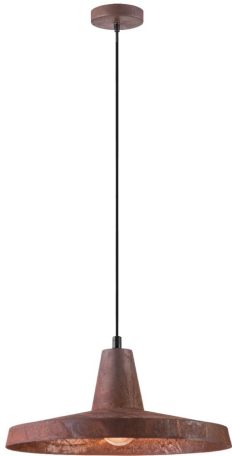

SINCE 1978

Product Datasheet

LEADING LIGHT

vkleadinglight.gr

Aimi

VK/03166/BR

Pendant light metallic, 240V, E27, Max 20W (LED), IP20, ø30x15.5cm, rust brown

IP20

Dimensions	Gallery	Downloads

VK Leading Light

Since 1978

Technical Specifications	
Power	Max 20W (LED)
Voltage	240V
Lampholder	E27
Fitting	Pendant
Type	Light
Safety class	
IP Rating	IP20
Cable Length	1m
Working temperature	-20-40°C
PAGE	134 Decorative 2024
NICKNAME	Aimi

Physical Specifications	
Cable	Black
Color	Rust brown
Material	Metal
Width	ø30cm
Length	118cm
Height	15.5cm
Net weight of product (kg)	0.92
Gross weight with inner box (kg)	1.58
Gross weight with master box (kg)	1.58