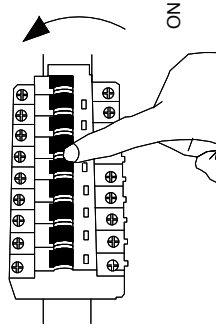

NOVA LUCE

9001102

1

Turn off the general switch

8

Turn on the general switch

1. Turn off general switch
2. Drill a holes, apply plastic anchors
 3. Apply screws
 4. Connect the wires
5. Put it in place & Apply side screws
6. Apply the screw with for the hanging element
 7. Apply the hanging element to place
 8. Turn on the general switch