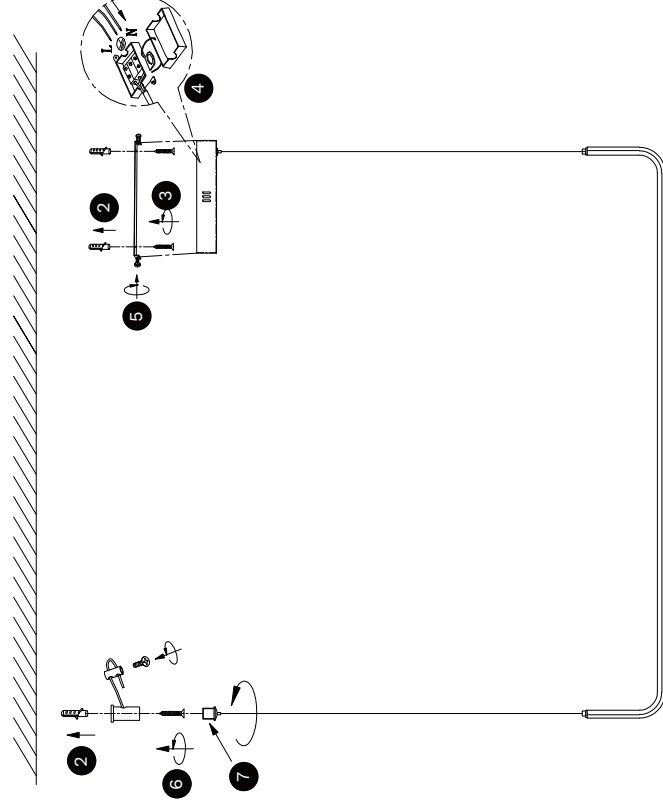

NOVA LUCE

9001102

1

Turn off the general switch

8

Turn on the general switch

1. Turn off general switch
2. Drill a holes, apply plastic anchors
 3. Apply screws
 4. Connect the wires
5. Put it in place & Apply side screws
6. Apply the screw with for the hanging element
 7. Apply the hanging element to place
 8. Turn on the general switch