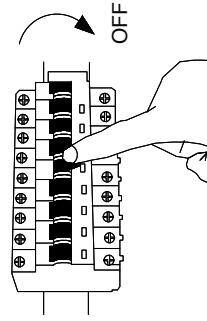

NOVA LUCE

9001102

1

Turn off the general switch

8

Turn on the general switch

1. Turn off general switch
2. Drill a holes, apply plastic anchors
 3. Apply screws
 4. Connect the wires
5. Put it in place & Apply side screws
6. Apply the screw with for the hanging element
 7. Apply the hanging element to place
 8. Turn on the general switch