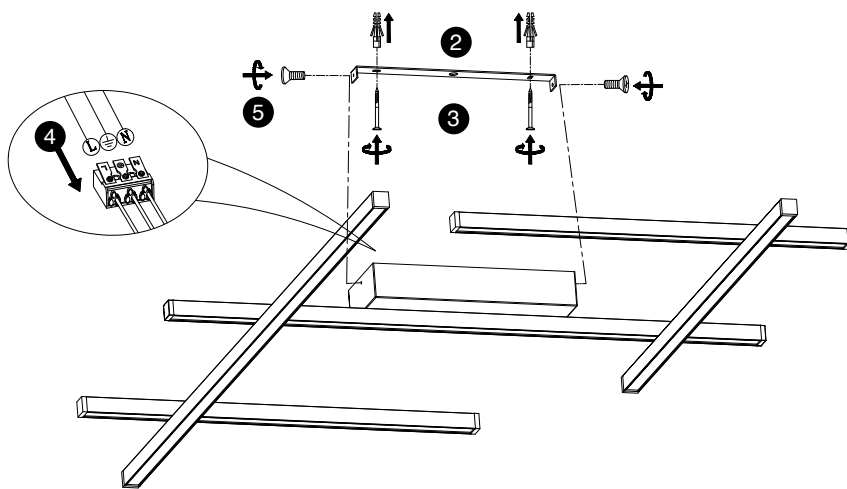

NOVA LUCE

9002057

1. Turn off general switch
2. Drill holes & apply plastic anchors
3. Apply Screws
4. Connect the wires
5. Apply side screws
6. Turn on General switch