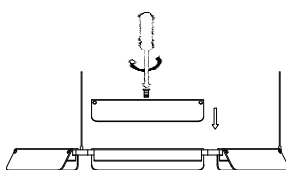

NOVA LUCE

9009133

1

Turn off the general switch

2

Drill holes & apply plastic anchors
With screws

3

Connect the wires

4

Apply the side screws

5

Put the glass into place & apply
The screw

6

By rotating apply the
Remaining piece

7

Turn on the general switch