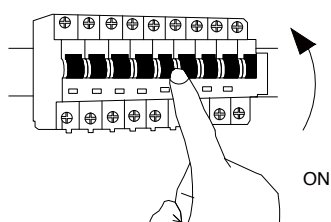

NOVA LUCE

9009133

1

Turn off the general switch

2

Drill holes & apply plastic anchors
With screws

3

Connect the wires

4

Apply the side screws

5

Put the glass into place & apply
The screw

6

By rotating apply the
Remaining piece

7

Turn on the general switch