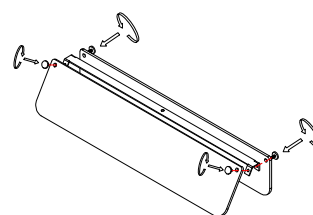

NOVA LUCE

9009133

1

Turn off the general switch

2

Drill holes & apply plastic anchors
With screws

3

Connect the wires

4

Apply the side screws

5

Put the glass into place & apply
The screw

6

By rotating apply the
Remaining piece

7

Turn on the general switch