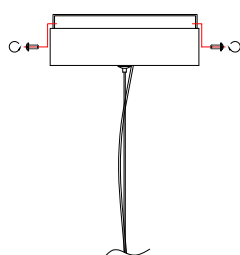

NOVA LUCE

9009133

1

Turn off the general switch

2

Drill holes & apply plastic anchors
With screws

3

Connect the wires

4

Apply the side screws

5

Put the glass into place & apply
The screw

6

By rotating apply the
Remaining piece

7

Turn on the general switch