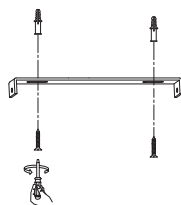

NOVA LUCE

9009133

1

Turn off the general switch

2

Drill holes & apply plastic anchors
With screws

3

Connect the wires

4

Apply the side screws

5

Put the glass into place & apply
The screw

6

By rotating apply the
Remaining piece

7

Turn on the general switch