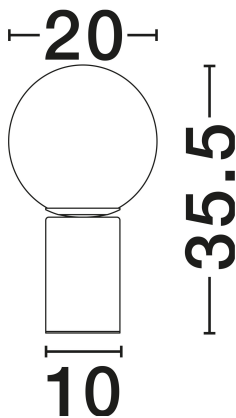

NOVA LUCE

PRODUCT DATASHEET

Version: 001

PRODUCT PHOTOGRAPH

GENERAL INFORMATION

Product Code	9028842
Collection	Indoor
Product Category	Table
Product Family	Vita
Mounting Location	Table
Application Environment	Indoor
Specifications	N/A

DIMENSION & WEIGHT

LxWxH (cm)	D: 20 H: 35.5
Cut Out (cm)	N/A
Weight (Kgr)	1.5

MATERIAL & COLOR

Product Color	Gradient White & Brass Gold
Body Material	Glass & Metal

TECHNICAL DRAWING

APPLICATION & MOUNTING

Ambient Working Temp.	Max 45°C
Type of Protection	IP20
Dimmable	N/A
Type of Dimming	N/A
Mounting type	Surface
Mounting Depth (cm)	N/A
Led Module Replaceable	Yes
Light Source	E27

NOVA LUCE S.A

Schimatari Viotias
32009, Greece

+30 22620 58 121
+30 22620 56 743

info@novaluce.com
www.novaluce.com

NOVA LUCE

PRODUCT DATASHEET

Version: 001

ELECTRICAL DATA

Power (Nominal)	1x12W
Input voltage (Nominal)	100-240V
Mains Frequency	50/60Hz

PHOTOMETRICAL DATA