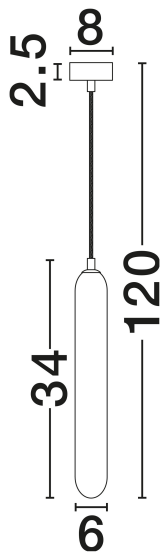

NOVA LUCE

PRODUCT DATASHEET

Version: 001

PRODUCT PHOTOGRAPH

TECHNICAL DRAWING

GENERAL INFORMATION

Product Code	9028851
Collection	Indoor
Product Category	Suspension
Product Family	Gustave
Mounting Location	Ceiling
Application Environment	Indoor
Specifications	N/A

DIMENSION & WEIGHT

LxWxH (cm)	D: 6 W: 8 H: 120
Cut Out (cm)	N/A
Weight (Kgr)	0.8

MATERIAL & COLOR

Product Color	Light S Mokey Gray & Matt Black
Body Material	Glass & Metal

APPLICATION & MOUNTING

Ambient Working Temp.	Max 45°C
Type of Protection	IP20
Dimmable	Yes
Type of Dimming	N/A
Mounting type	Surface
Mounting Depth (cm)	N/A
Led Module Replaceable	Yes
Light Source	G9

Power (Nominal)	1x5W
Input voltage (Nominal)	100-240V
Mains Frequency	50/60Hz

PHOTOMETRICAL DATA

Luminus Flux	N/A
Color Temperature	N/A
Light Color (Designation)	N/A

WARRANTY

Warranty	3 Years
----------	----------------