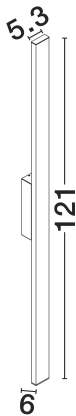

# NOVA LUCE

PRODUCT DATASHEET

Version: 001

## PRODUCT PHOTOGRAPH

## TECHNICAL DRAWING

## DIMENSION & WEIGHT

LxWxH (cm)	L:5.2 W:5.8 H:121 cm
Cut out (cm)	N/A
Weight (Kgr)	1.722