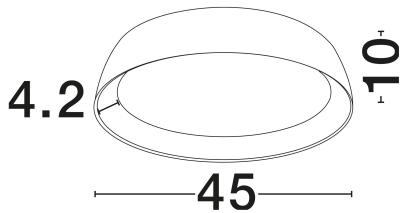

NOVA LUCE

PRODUCT DATASHEET

Version: 001

PRODUCT PHOTOGRAPH

TECHNICAL DRAWING

GENERAL INFORMATION

Product Code	9030503
Collection	Indoor
Product Category	Ceiling
Product Family	Sigi
Mounting Location	Ceiling
Application Environment	Indoor
Specifications	N/A

DIMENSION & WEIGHT

LxWxH (cm)	D: 45 H: 10
Cut Out (cm)	N/A
Weight (Kgr)	3.5

MATERIAL & COLOR

Product Color	Sandy Black & Wood
Body Material	Aluminium & Wood & Acrylic & Metal

APPLICATION & MOUNTING

Ambient Working Temp.	Max 45°C
Type of Protection	IP20
Dimmable	Yes
Type of Dimming	Triac
Mounting type	Surface
Mounting Depth (cm)	N/A
Led Module Replaceable	No
Light Source	LED

Power (Nominal)	40W
Input voltage (Nominal)	220-240V
Mains Frequency	50/60Hz

PHOTOMETRICAL DATA

Luminous Flux	3081lm
Color Temperature	3000K
Light Color (Designation)	Warm White

WARRANTY

Warranty	3 Years
----------	----------------