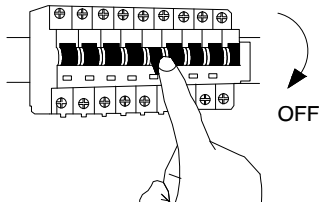

NOVA LUCE

9060234

1

Turn off the general switch

2

Untie side screws

3

Apply plastic anhors & tie up screws to make base stable

4

Connect wires

5

Apply side screws to fix it in place

6

Turn on the general switch