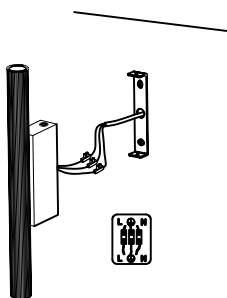

NOVA LUCE

9060234

1

Turn off the general switch

2

Untie side screws

3

Apply plastic anhors & tie up screws to make base stable

4

Connect wires

5

Apply side screws to fix it in place

6

Turn on the general switch