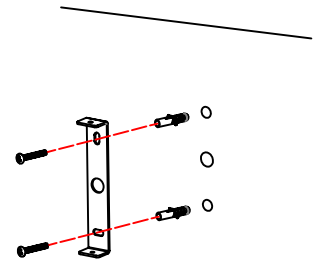

NOVA LUCE

9060234

1

Turn off the general switch

2

Untie side screws

3

Apply plastic anhors & tie up screws to make base stable

4

Connect wires

5

Apply side screws to fix it in place

6

Turn on the general switch