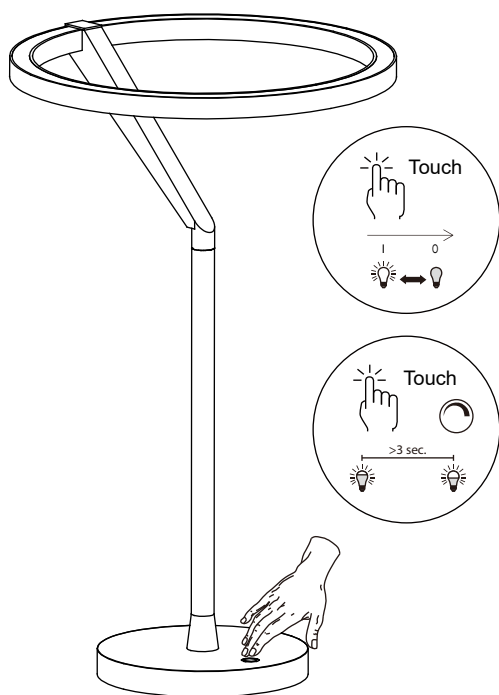

NOVA LUCE

9088140

1. Click the cable into the lamp base

2. Plug it in power

3. Touch the button for turning the light on/ off & changing the opacity