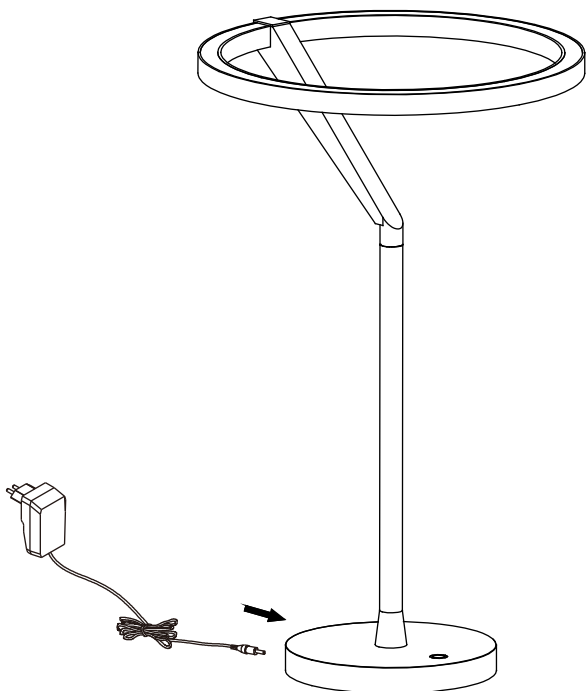

NOVA LUCE

9088140

1. Click the cable into the lamp base

2. Plug it in power

3. Touch the button for turning the light on/ off & changing the opacity