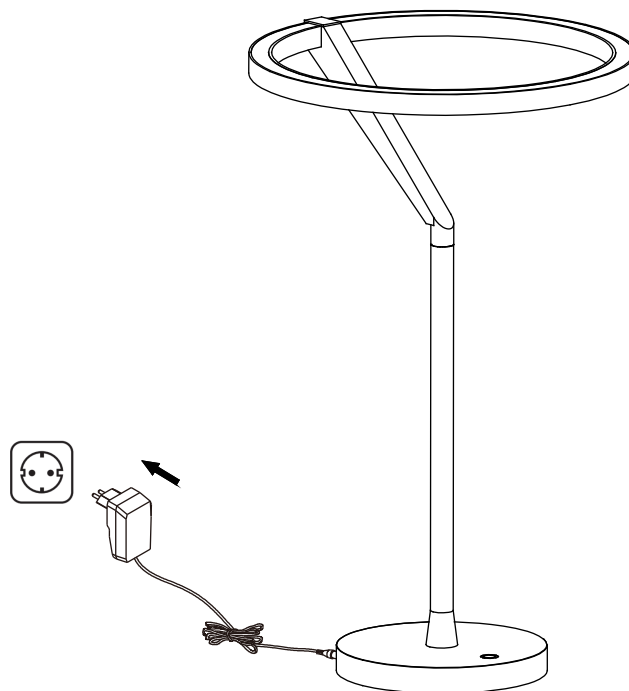

NOVA LUCE

9088140

1. Click the cable into the lamp base

2. Plug it in power

3. Touch the button for turning the light on/ off & changing the opacity