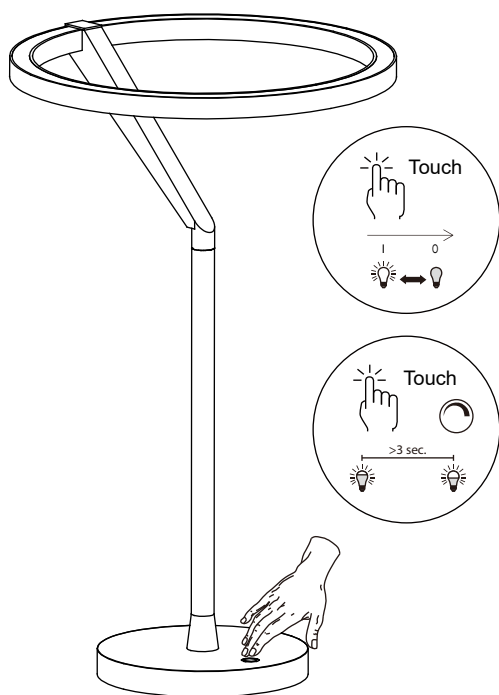

NOVA LUCE

9088141

1. Click the cable into the lamp base

2. Plug it in power

3. Touch the button for turning the light on/ off & changing the opacity