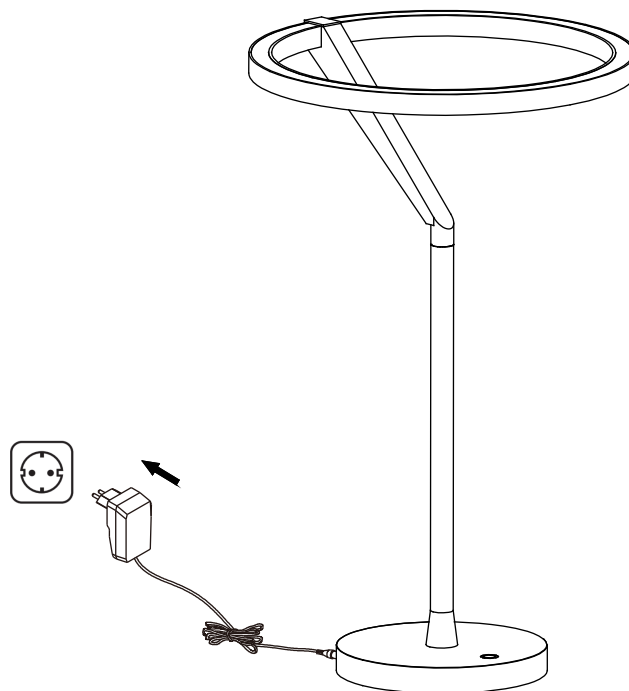

NOVA LUCE

9088141

1. Click the cable into the lamp base

2. Plug it in power

3. Touch the button for turning the light on/ off & changing the opacity