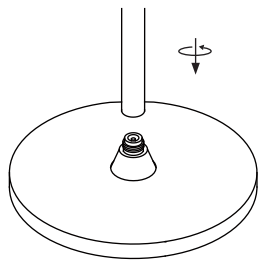

NOVA LUCE

9088142

1. Fix the tube on the base by rotating

2. Assemble the parts by rotating

3. Insert the cord in the base

4. Plug it in the power

5. Touch the lamp to turn it on/ off
& for changing the opacity