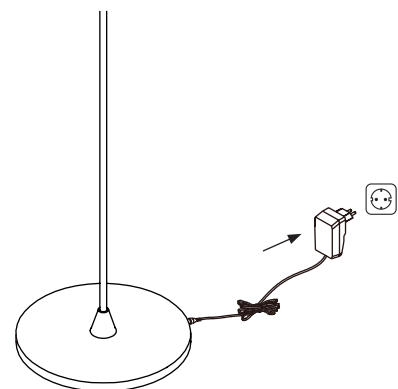

NOVA LUCE

9088142

1. Fix the tube on the base by rotating

2. Assemble the parts by rotating

3. Insert the cord in the base

4. Plug it in the power

5. Touch the lamp to turn it on/ off
& for changing the opacity