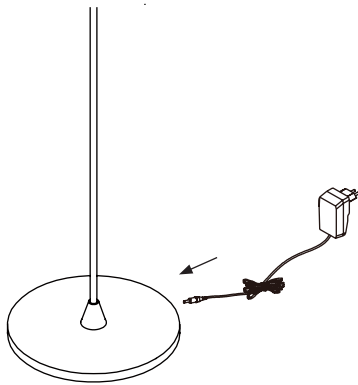

NOVA LUCE

9088142

1. Fix the tube on the base by rotating

2. Assemble the parts by rotating

3. Insert the cord in the base

4. Plug it in the power

5. Touch the lamp to turn it on/ off
& for changing the opacity