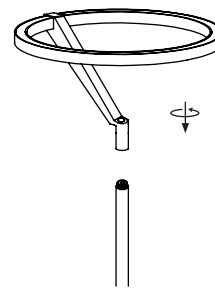

NOVA LUCE

9088142

1. Fix the tube on the base by rotating

2. Assemble the parts by rotating

3. Insert the cord in the base

4. Plug it in the power

5. Touch the lamp to turn it on/ off
& for changing the opacity