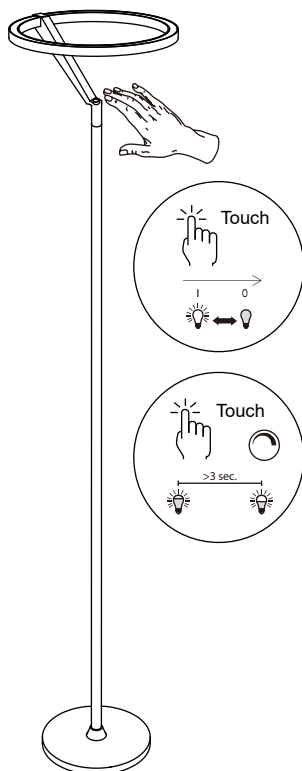

NOVA LUCE

9088142

1. Fix the tube on the base by rotating

2. Assemble the parts by rotating

3. Insert the cord in the base

4. Plug it in the power

5. Touch the lamp to turn it on/ off
& for changing the opacity