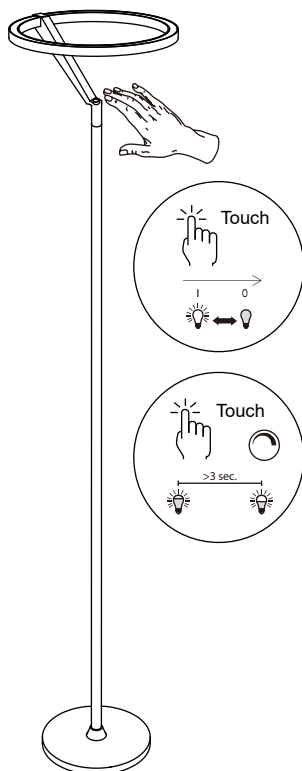

NOVA LUCE

9088143

1. Fix the tube on the base by rotating

2. Assemble the parts by rotating

3. Insert the cord in the base

4. Plug it in the power

5. Touch the lamp to turn it on/ off & for changing the opacity