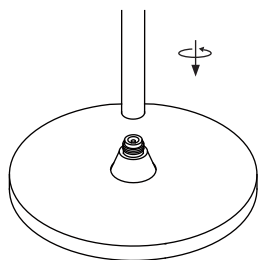

NOVA LUCE

9088143

1. Fix the tube on the base by rotating

2. Assemble the parts by rotating

3. Insert the cord in the base

4. Plug it in the power

5. Touch the lamp to turn it on/ off & for changing the opacity