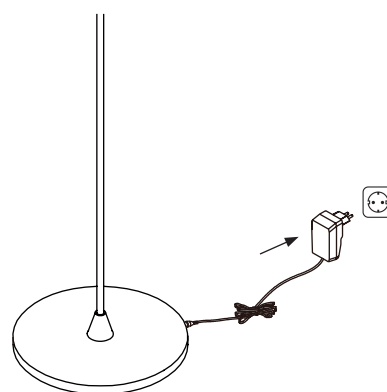

NOVA LUCE

9088143

1. Fix the tube on the base by rotating

2. Assemble the parts by rotating

3. Insert the cord in the base

4. Plug it in the power

5. Touch the lamp to turn it on/ off & for changing the opacity