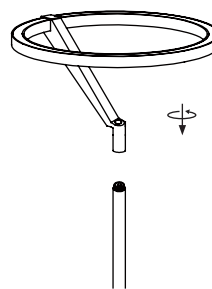

NOVA LUCE

9088143

1. Fix the tube on the base by rotating

2. Assemble the parts by rotating

3. Insert the cord in the base

4. Plug it in the power

5. Touch the lamp to turn it on/ off & for changing the opacity