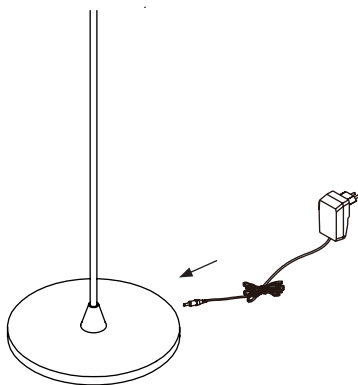

NOVA LUCE

9088143

1. Fix the tube on the base by rotating

2. Assemble the parts by rotating

3. Insert the cord in the base

4. Plug it in the power

5. Touch the lamp to turn it on/ off & for changing the opacity