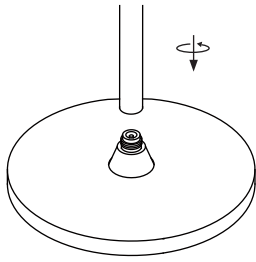

# NOVA LUCE

9088150

1. Fix the tube on the base by rotating

2. Assemble the parts by rotating

3. Insert the cord in the base

4. Plug it in the power

5. Touch the lamp to turn it on/ off & for changing the opacity