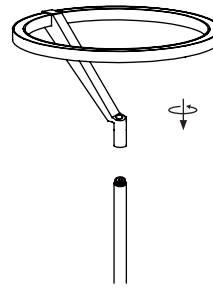

# NOVA LUCE

9088150

1. Fix the tube on the base by rotating

2. Assemble the parts by rotating

3. Insert the cord in the base

4. Plug it in the power

5. Touch the lamp to turn it on/ off & for changing the opacity