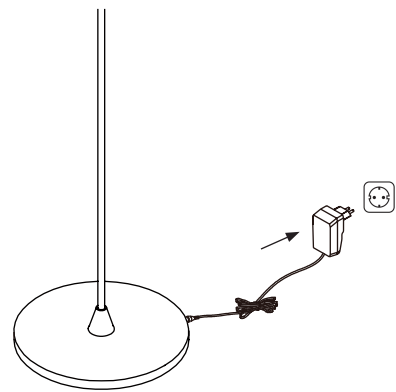

# NOVA LUCE

9088150

1. Fix the tube on the base by rotating

2. Assemble the parts by rotating

3. Insert the cord in the base

4. Plug it in the power

5. Touch the lamp to turn it on/ off & for changing the opacity