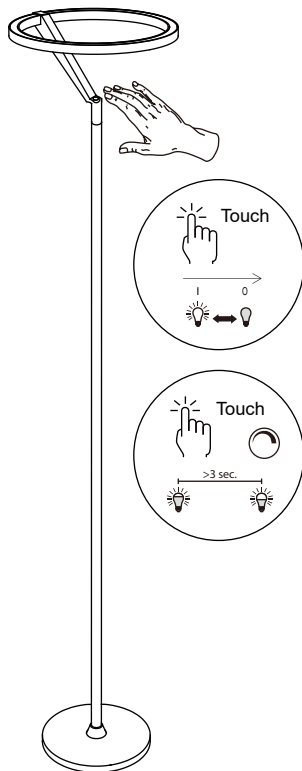

# NOVA LUCE

9088150

1. Fix the tube on the base by rotating

2. Assemble the parts by rotating

3. Insert the cord in the base

4. Plug it in the power

5. Touch the lamp to turn it on/ off & for changing the opacity