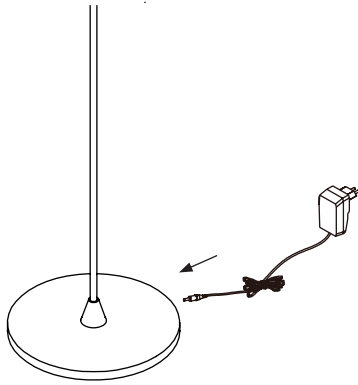

# NOVA LUCE

9088150

1. Fix the tube on the base by rotating

2. Assemble the parts by rotating

3. Insert the cord in the base

4. Plug it in the power

5. Touch the lamp to turn it on/ off & for changing the opacity