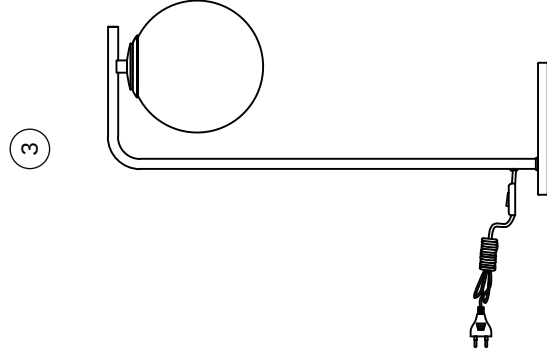

NOVA LUCE

9185361

Insert the bulb by rotate

Fix the cap into place by rotate

Plug it in power to turn it on/ off