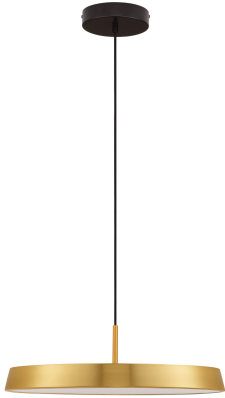

NOVA LUCE

PRODUCT DATASHEET

Version: 001

PRODUCT PHOTOGRAPH

TECHNICAL DRAWING

GENERAL INFORMATION

Product Code	9223416
Collection	Indoor
Product Category	Suspension
Product Family	Vetro
Mounting Location	Wall
Application Environment	Indoor
Specifications	N/A

DIMENSION & WEIGHT

LxWxH (cm)	D: 50 H: 130
Cut Out (cm)	N/A
Weight (Kgr)	3

MATERIAL & COLOR

Product Color	Satin Gold
Body Material	Aluminium & Acrylic

APPLICATION & MOUNTING

Ambient Working Temp.	Max 45°C
Type of Protection	IP20
Dimmable	No
Type of Dimming	N/A
Mounting type	Surface
Mounting Depth (cm)	N/A
Led Module Replaceable	No
Light Source	LED

Power (Nominal)	37W
Input voltage (Nominal)	220-240V
Mains Frequency	50/60Hz

PHOTOMETRICAL DATA

Luminous Flux	2590lm
Color Temperature	3000K
Light Color (Designation)	Warm White

WARRANTY

Warranty	3 Years
----------	----------------