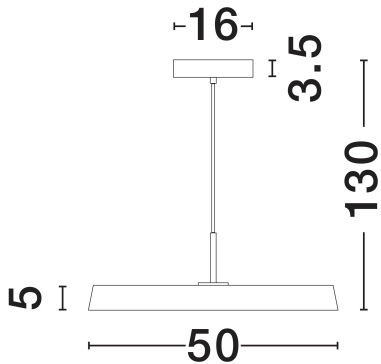

NOVA LUCE

PRODUCT DATASHEET

Version: 001

PRODUCT PHOTOGRAPH

TECHNICAL DRAWING

GENERAL INFORMATION

Product Code	9223416
Collection	Indoor
Product Category	Suspension
Product Family	Vetro
Mounting Location	Wall
Application Environment	Indoor
Specifications	N/A

DIMENSION & WEIGHT

LxWxH (cm)	D: 50 H: 130
Cut Out (cm)	N/A
Weight (Kgr)	3

MATERIAL & COLOR

Product Color	Satin Gold
Body Material	Aluminium & Acrylic

APPLICATION & MOUNTING

Ambient Working Temp.	Max 45°C
Type of Protection	IP20
Dimmable	No
Type of Dimming	N/A
Mounting type	Surface
Mounting Depth (cm)	N/A
Led Module Replaceable	No
Light Source	LED

Power (Nominal)	37W
Input voltage (Nominal)	220-240V
Mains Frequency	50/60Hz

PHOTOMETRICAL DATA

Luminous Flux	2590lm
Color Temperature	3000K
Light Color (Designation)	Warm White

WARRANTY

Warranty	3 Years
----------	----------------