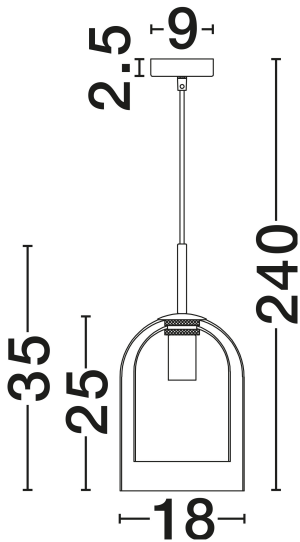

NOVA LUCE

PRODUCT DATASHEET

Version: 001

PRODUCT PHOTOGRAPH

TECHNICAL DRAWING

GENERAL INFORMATION

Product Code	9236700
Collection	Indoor
Product Category	Suspension
Product Family	Velor
Mounting Location	Ceiling
Application Environment	Indoor
Specifications	N/A

DIMENSION & WEIGHT

LxWxH (cm)	D: 18 H: 240
Cut Out (cm)	N/A
Weight (Kgr)	1.6

MATERIAL & COLOR

Product Color	Smokey & Black
Body Material	Glass & Metal

APPLICATION & MOUNTING

Ambient Working Temp.	Max 45°C
Type of Protection	IP20
Dimmable	Yes
Type of Dimming	N/A
Mounting type	Surface
Mounting Depth (cm)	N/A
Led Module Replaceable	Yes
Light Source	E27

Power (Nominal)	1x12W
Input voltage (Nominal)	100-240V
Mains Frequency	50/60Hz

PHOTOMETRICAL DATA

Luminous Flux	N/A
Color Temperature	N/A
Light Color (Designation)	N/A

WARRANTY

Warranty	3 Years
----------	----------------