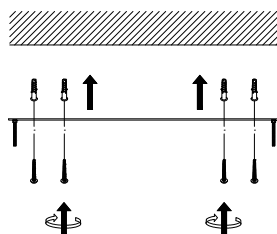

NOVA LUCE

9416945

1

Turn off the general switch

2

Drill holes & apply plastic anchors
With screws

3

Connect the wires

4

Apply the side screws

5

Turn on the general switch