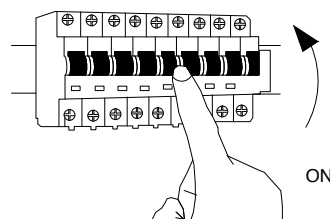

NOVA LUCE

9416945

1

Turn off the general switch

2

Drill holes & apply plastic anchors
With screws

3

Connect the wires

4

Apply the side screws

5

Turn on the general switch