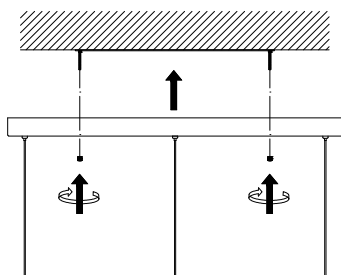

NOVA LUCE

9416945

1

Turn off the general switch

2

Drill holes & apply plastic anchors
With screws

3

Connect the wires

4

Apply the side screws

5

Turn on the general switch