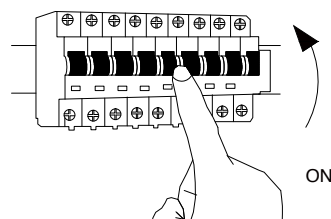

NOVA LUCE

9416952

1

Turn off the general switch

2

Drill holes & apply plastic anchors
With screws

3

Connect the wires

4

Apply the side screws

5

Turn on the general switch