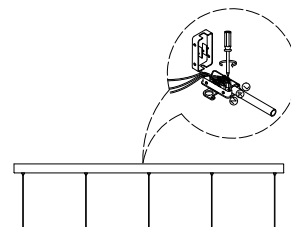

NOVA LUCE

9416952

1

Turn off the general switch

2

Drill holes & apply plastic anchors
With screws

3

Connect the wires

4

Apply the side screws

5

Turn on the general switch