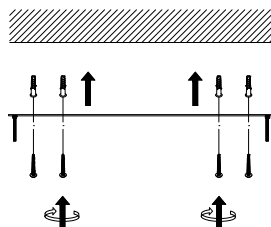

NOVA LUCE

9416952

1

Turn off the general switch

2

Drill holes & apply plastic anchors
With screws

3

Connect the wires

4

Apply the side screws

5

Turn on the general switch