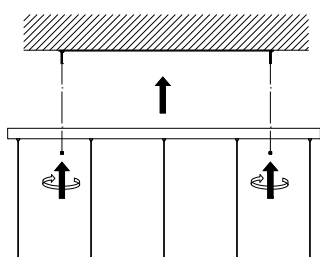

NOVA LUCE

9416952

1

Turn off the general switch

2

Drill holes & apply plastic anchors
With screws

3

Connect the wires

4

Apply the side screws

5

Turn on the general switch