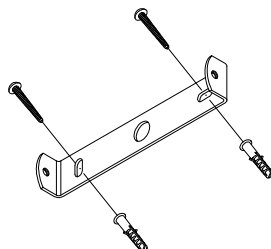

# NOVA LUCE

9416953

1

Turn off the general switch

2

Drill holes & apply plastic anchors  
With screws

3

Connect the wires

4

Apply the side screws

5

Turn on the general switch