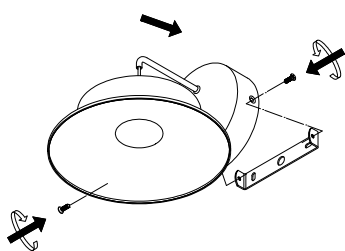

# NOVA LUCE

9416953

1

Turn off the general switch

2

Drill holes & apply plastic anchors  
With screws

3

Connect the wires

4

Apply the side screws

5

Turn on the general switch