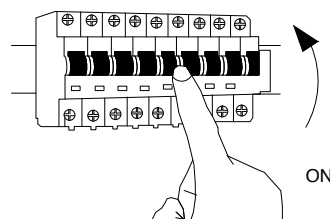

# NOVA LUCE

9416953

1

Turn off the general switch

2

Drill holes & apply plastic anchors  
With screws

3

Connect the wires

4

Apply the side screws

5

Turn on the general switch