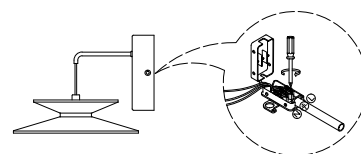

# NOVA LUCE

9416953

1

Turn off the general switch

2

Drill holes & apply plastic anchors  
With screws

3

Connect the wires

4

Apply the side screws

5

Turn on the general switch