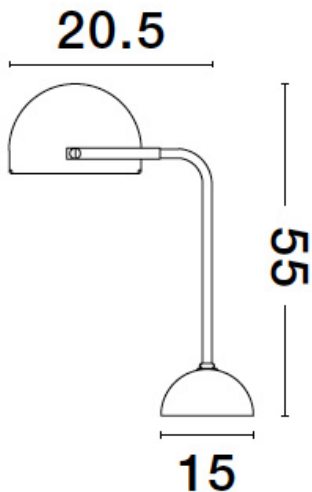

NOVA LUCE

PRODUCT DATASHEET

Version: 001

PRODUCT PHOTOGRAPH

TECHNICAL DRAWING

GENERAL INFORMATION

Product Code	9501225
Collection	Decorative
Product Category	Table
Product Family	Bishop
Mounting Location	N/A
Application Environment	Indoor

DIMENSION & WEIGHT

LxWxH (cm)	L: 15 W: 20,5 H: 55
Cut out (cm)	N/A
Weight (Kgr)	5.5

MATERIAL & COLOR

Product Color	Gold & Black
Body Material	Metal & Marble

APPLICATION & MOUNTING

Ambient Working Temp.	Max 45 oC
Type of Protection	IP20
Dimmable	Depends on the lamp
Type of Dimming (Optional)	N/A
Mounting type	N/A
Mounting Depth (cm)	N/A
Led Module Replaceable	Yes
Light Source	LED E27