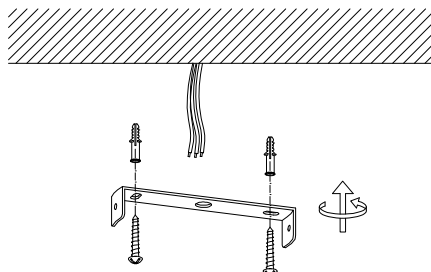

NOVA LUCE

9695149

1

Turn off the general switch

2

Drill holes
Apply plastic anchors with screws

3

Connect the wires

4

Apply side screws

5

Apply the glass into place
& make sure it is stable

6

Turn on the general switch