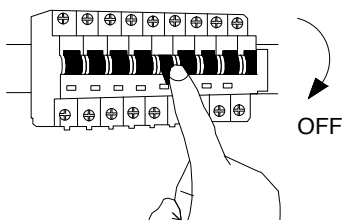

NOVA LUCE

9695149

1

Turn off the general switch

2

Drill holes
Apply plastic anchors with screws

3

Connect the wires

4

Apply side screws

5

Apply the glass into place
& make sure it is stable

6

Turn on the general switch