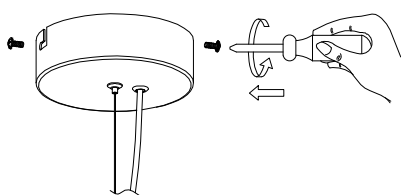

NOVA LUCE

9695149

1

Turn off the general switch

2

Drill holes
Apply plastic anchors with screws

3

Connect the wires

4

Apply side screws

5

Apply the glass into place
& make sure it is stable

6

Turn on the general switch