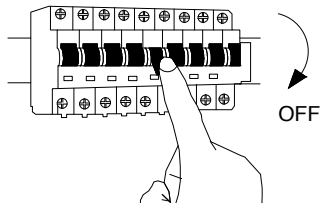

NOVA LUCE

9620150

1

Turn off the general switch

2

Drill holes
& Apply plastic anchors with screws

3

Connect the wires

4

Apply the side screws

5

Apply the glass in to place

6

Turn on the general switch