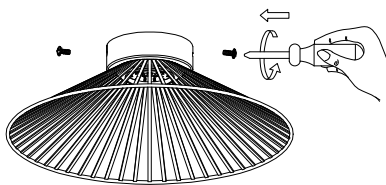

NOVA LUCE

9620150

1

Turn off the general switch

2

Drill holes
& Apply plastic anchors with screws

3

Connect the wires

4

Apply the side screws

5

Apply the glass in to place

6

Turn on the general switch