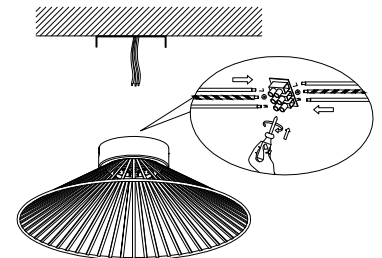

NOVA LUCE

9620150

1

Turn off the general switch

2

Drill holes
& Apply plastic anchors with screws

3

Connect the wires

4

Apply the side screws

5

Apply the glass in to place

6

Turn on the general switch