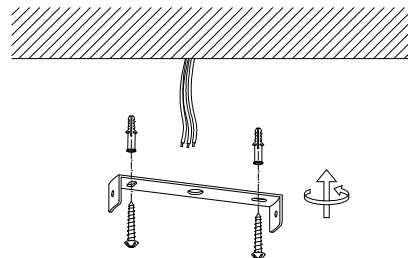

NOVA LUCE

9620150

1

Turn off the general switch

2

Drill holes
& Apply plastic anchors with screws

3

Connect the wires

4

Apply the side screws

5

Apply the glass in to place

6

Turn on the general switch