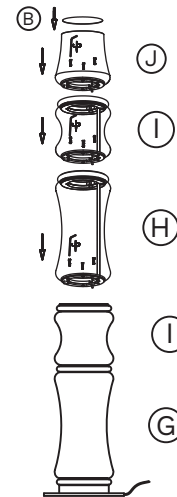

NOVA LUCE

9695283

Parts included:

Ⓐ

X2

Ⓑ

X1

Ⓒ

X1

1

Wear the gloves & prepare the light for installation

2

Tie up screws to connect the parts

3

Tie up screws to connect the parts

4

Tie up screws to assemble the parts

5

Connect it together

6

Plug it in power to turn it on/ off