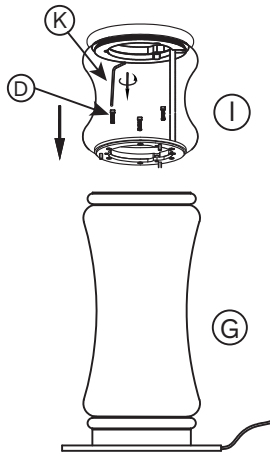

NOVA LUCE

9695283

Parts included:

Ⓐ

X2

Ⓑ

X1

Ⓒ

X1

1

Wear the gloves & prepare the light for installation

2

Tie up screws to connect the parts

3

Tie up screws to connect the parts

4

Tie up screws to assemble the parts

5

Connect it together

6

Plug it in power to turn it on/ off