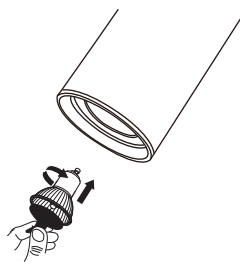

# NOVA LUCE

9911527

1

Turn off the general switch

2

Mark and drill holes

3

Apply plastic anchors  
& tie up screws

4

Connect the wires

5

Apply the bulb by rotate

6

Apply the product by rotating

7

Turn on the general switch