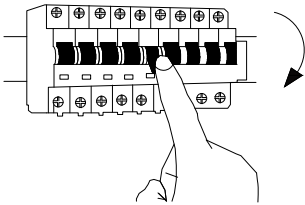

# NOVA LUCE

9911527

1

Turn off the general switch

2

Mark and drill holes

3

Apply plastic anchors  
& tie up screws

4

Connect the wires

5

Apply the bulb by rotate

6

Apply the product by rotating

7

Turn on the general switch