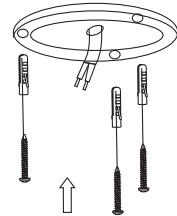

# NOVA LUCE

9911527

1

Turn off the general switch

2

Mark and drill holes

3

Apply plastic anchors  
& tie up screws

4

Connect the wires

5

Apply the bulb by rotate

6

Apply the product by rotating

7

Turn on the general switch