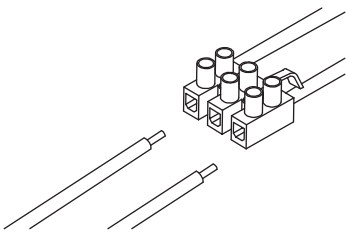

# NOVA LUCE

9911527

1

Turn off the general switch

2

Mark and drill holes

3

Apply plastic anchors  
& tie up screws

4

Connect the wires

5

Apply the bulb by rotate

6

Apply the product by rotating

7

Turn on the general switch