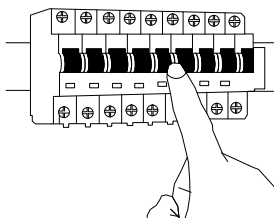

# NOVA LUCE

9911527

1

Turn off the general switch

2

Mark and drill holes

3

Apply plastic anchors  
& tie up screws

4

Connect the wires

5

Apply the bulb by rotate

6

Apply the product by rotating

7

Turn on the general switch