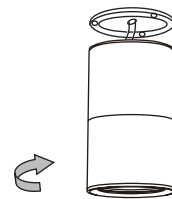

# NOVA LUCE

9911527

1

Turn off the general switch

2

Mark and drill holes

3

Apply plastic anchors  
& tie up screws

4

Connect the wires

5

Apply the bulb by rotate

6

Apply the product by rotating

7

Turn on the general switch