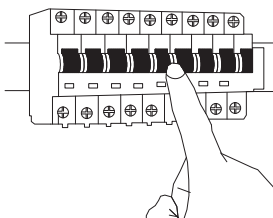

NOVA LUCE

9911529

1

Turn off the general switch

2

Mark and drill holes

3

Apply plastic anchors
& tie up screws

4

Connect the wires

5

Apply the bulb by rotate

6

Fix it into place
by tying up side screws

7

Turn on the general switch