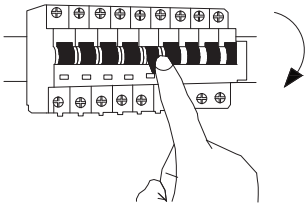

NOVA LUCE

9911529

1

Turn off the general switch

2

Mark and drill holes

3

Apply plastic anchors
& tie up screws

4

Connect the wires

5

Apply the bulb by rotate

6

Fix it into place
by tying up side screws

7

Turn on the general switch