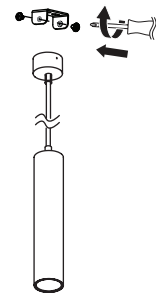

NOVA LUCE

9911529

1

Turn off the general switch

2

Mark and drill holes

3

Apply plastic anchors
& tie up screws

4

Connect the wires

5

Apply the bulb by rotate

6

Fix it into place
by tying up side screws

7

Turn on the general switch