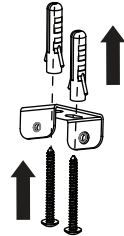

NOVA LUCE

9911529

1

Turn off the general switch

2

Mark and drill holes

3

Apply plastic anchors
& tie up screws

4

Connect the wires

5

Apply the bulb by rotate

6

Fix it into place
by tying up side screws

7

Turn on the general switch