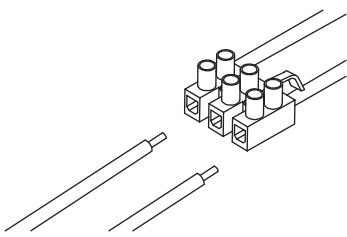

NOVA LUCE

9911529

1

Turn off the general switch

2

Mark and drill holes

3

Apply plastic anchors
& tie up screws

4

Connect the wires

5

Apply the bulb by rotate

6

Fix it into place
by tying up side screws

7

Turn on the general switch