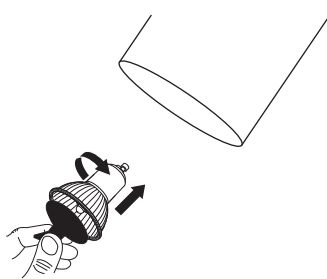

NOVA LUCE

9911529

1

Turn off the general switch

2

Mark and drill holes

3

Apply plastic anchors
& tie up screws

4

Connect the wires

5

Apply the bulb by rotate

6

Fix it into place
by tying up side screws

7

Turn on the general switch