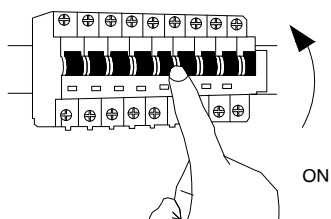

NOVA LUCE

9232133

1. Turn off the general switch

2. Create a cut out on the wall

3. Make the base stable, by tiding up the screws

4. Connect wires & insert the lamp on the wall

5. Turn on the general switch