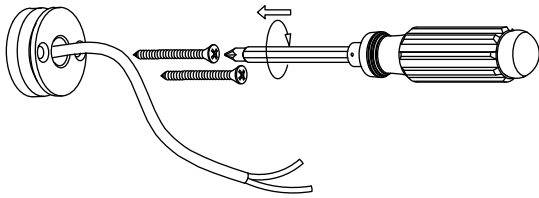

NOVA LUCE

9232133

1. Turn off the general switch

2. Create a cut out on the wall

3. Make the base stable, by tiding up the screws

4. Connect wires & insert the lamp on the wall

5. Turn on the general switch