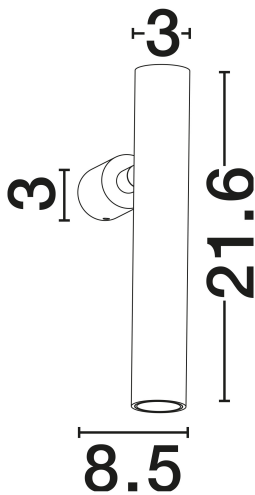

NOVA LUCE

PRODUCT DATASHEET

Version: 001

PRODUCT PHOTOGRAPH

TECHNICAL DRAWING

GENERAL INFORMATION

Product Code	9232133
Collection	Indoor
Product Category	Wall
Product Family	Arlo
Mounting Location	Wall
Application Environment	Indoor
Specifications	N/A

DIMENSION & WEIGHT

LxWxH (cm)	D: 3 H: 21.6
Cut Out (cm)	N/A
Weight (Kgr)	0.24

MATERIAL & COLOR

Product Color	Sandy White
Body Material	Aluminium

APPLICATION & MOUNTING

Ambient Working Temp.	Max 45°C
Type of Protection	IP20
Dimmable	No
Type of Dimming	N/A
Mounting type	Surface
Mounting Depth (cm)	N/A
Led Module Replaceable	No
Light Source	LED

Power (Nominal)	6W
Input voltage (Nominal)	220-240V
Mains Frequency	50/60Hz

PHOTOMETRICAL DATA

Luminous Flux	299lm
Color Temperature	3000K
Light Color (Designation)	Warm White

WARRANTY

Warranty	3 Years
----------	----------------