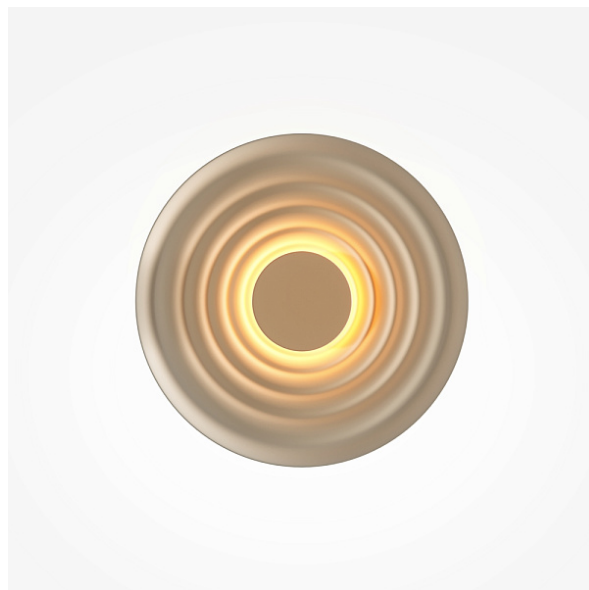

Wall luminaire (Sconce) Nami 2700K 6W

Series: Nami Article: MOD400WL-L5GR2.7K

Article	MOD400WL-L5GR2.7K
Brand	Maytoni
Collection	Modern
Series	Nami
Product type	Wall luminaire (Sconce)
Fitting color	Black
Fitting material	Aluminum
Color temperature	2700 K
IP protection	IP 20
Dimmable	No
Height	80 mm
Color rendering index	90 CRI
Length	400 mm
Beam angle	180 °
Voltage	50Hz AC 220-240 V
Diameter	400 mm
Protection level	Class2
Warranty	3 years
Power	6 W
Volume	0.0177 m ³
Light flux	100 Lm
Energy efficiency class	G
Fireproof	No
Packing length	80 mm
Gross	2 kg