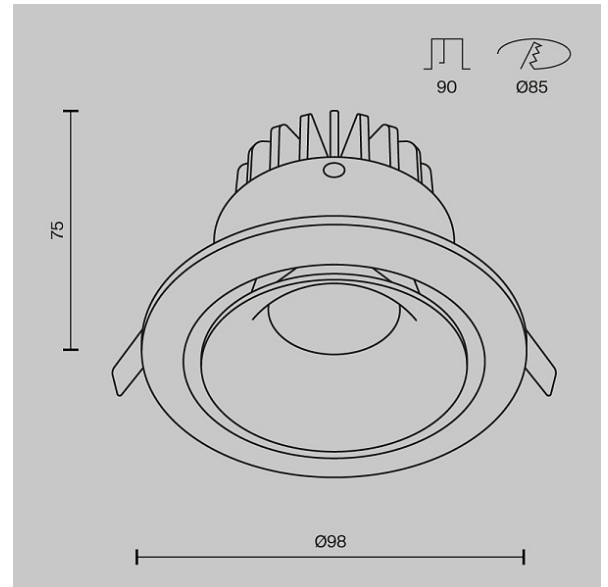

Recessed luminaire Yin 12W IP 20

Series: Yin Article: DL031-L12W4K-D-B

Article	DL031-L12W4K-D-B
Brand	Technical
Collection	Downlight
Series	Yin
Product type	Recessed luminaire
Fitting color	Black
Fitting material	Aluminum
Color temperature	4000 K
IP protection	IP 20
Dimmable	Yes
Height	75 mm
Color rendering index	90 CRI
Beam angle	60 °
Voltage	50Hz AC 220-240 V
Diameter	98 mm
Protection level	Class2
Warranty	5 years
Power	12 W
Volume	0.0019 m ³
Light flux	820 Lm
The shape of the base	Round
Energy efficiency class	G
Fireproof	No
Packing length	140 mm
Net	0.43 kg

Gross	0.48 kg
Service life	30000 h
Mounting hole depth	90 mm
Mounting hole diameter	85 mm
Mounting hole shape	Round
Mounting type	Recessed
Control protocol	Triac
Number of LEDs	1